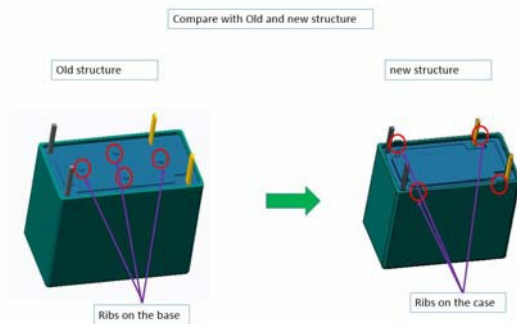

General Product Description:

OJ product family

Description of Changes

remove the ribs on the base to case

compare draft

Reason for Changes:

Product Improvement. for better reliability of the relay when Mounting. No datasheet or performance change